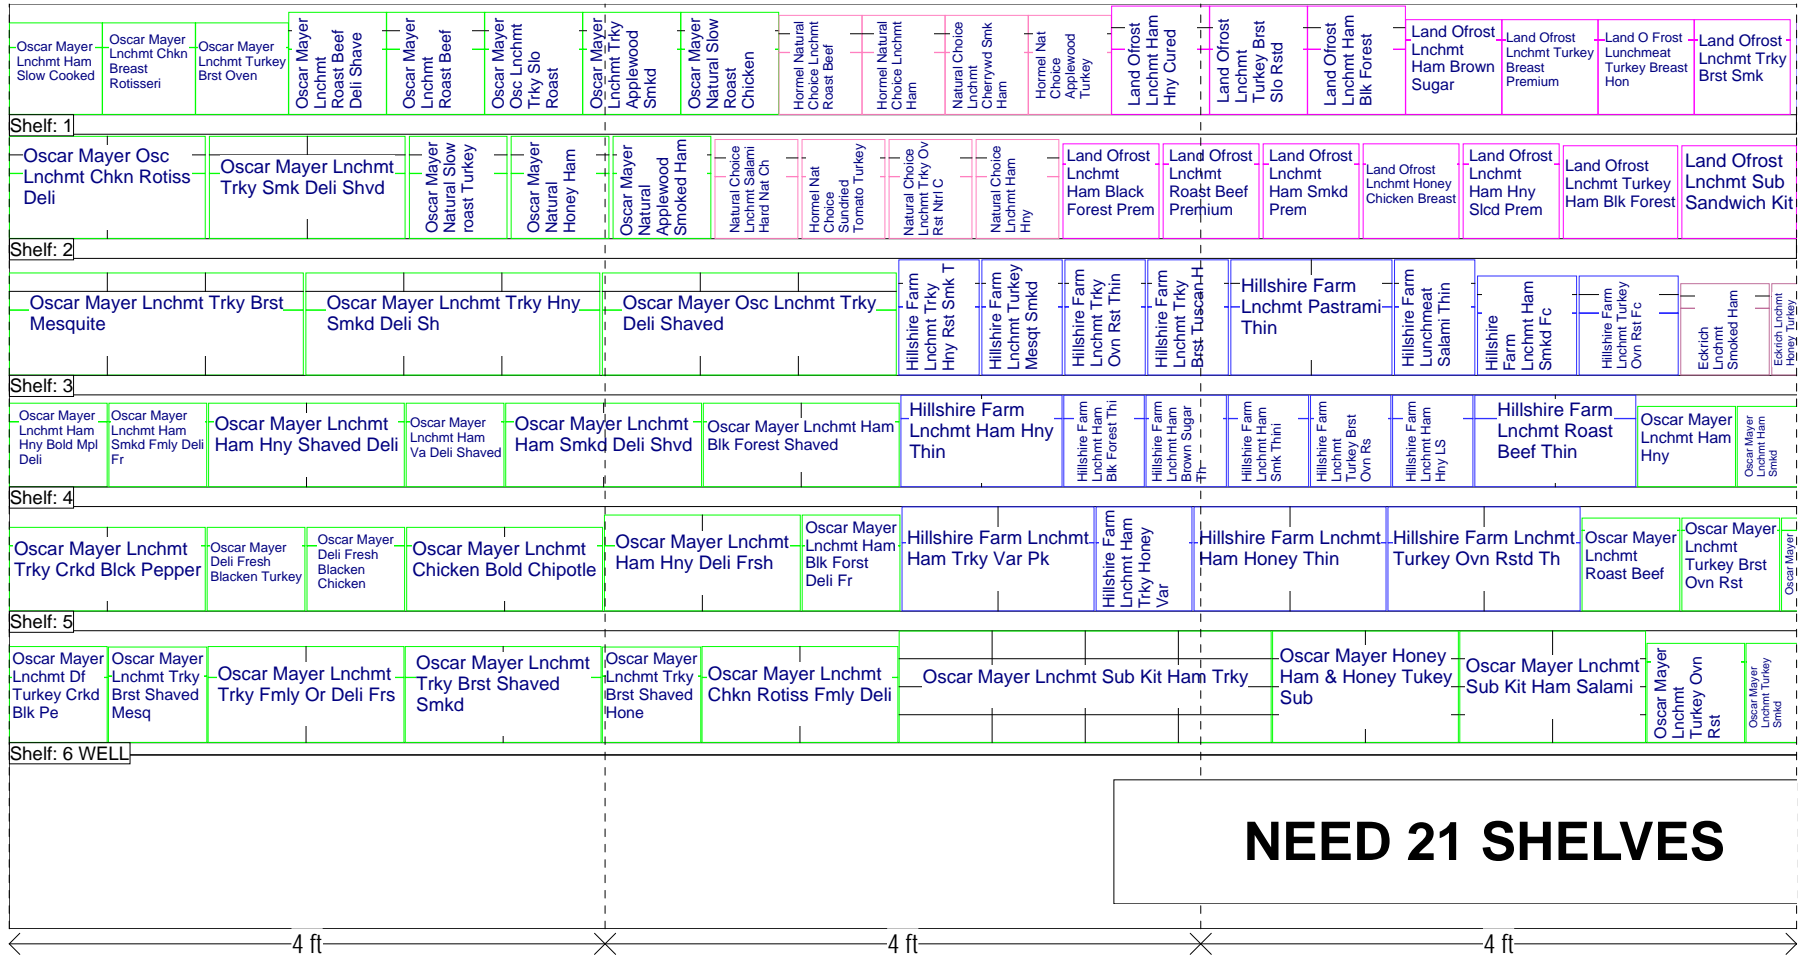

SEGMENT 3 COLD CUTS - (PEG & SHELVED) - 20 FT SECTION

HQ DeCA PLANOGRAM - CHILL MEAT 60 FT

CLASS 2, 3, 4 AND 5 STORES - NORTHEAST CENTRAL SOUTHERN AND MIDWEST MARKETING AREAS

Left-right

Page: 5 of 10

8 August 2016

HQ DeCA/MBU PLANOGRAM APPROVED BY CATEGORY MGR CHARLIE DOWLEN

THIS IS A FACING SPECIFIC PLANOGRAM. FACINGS MAY BE ADJUSTED TO ACCOMMODATE NEW AND REGIONAL ITEMS BASED ON 1.5 CASE PACKOUT. ANY ITEM ABOVE STORE CLASS MUST BE PLACED IN SPACE ALLOCATED TO SAME BRAND.