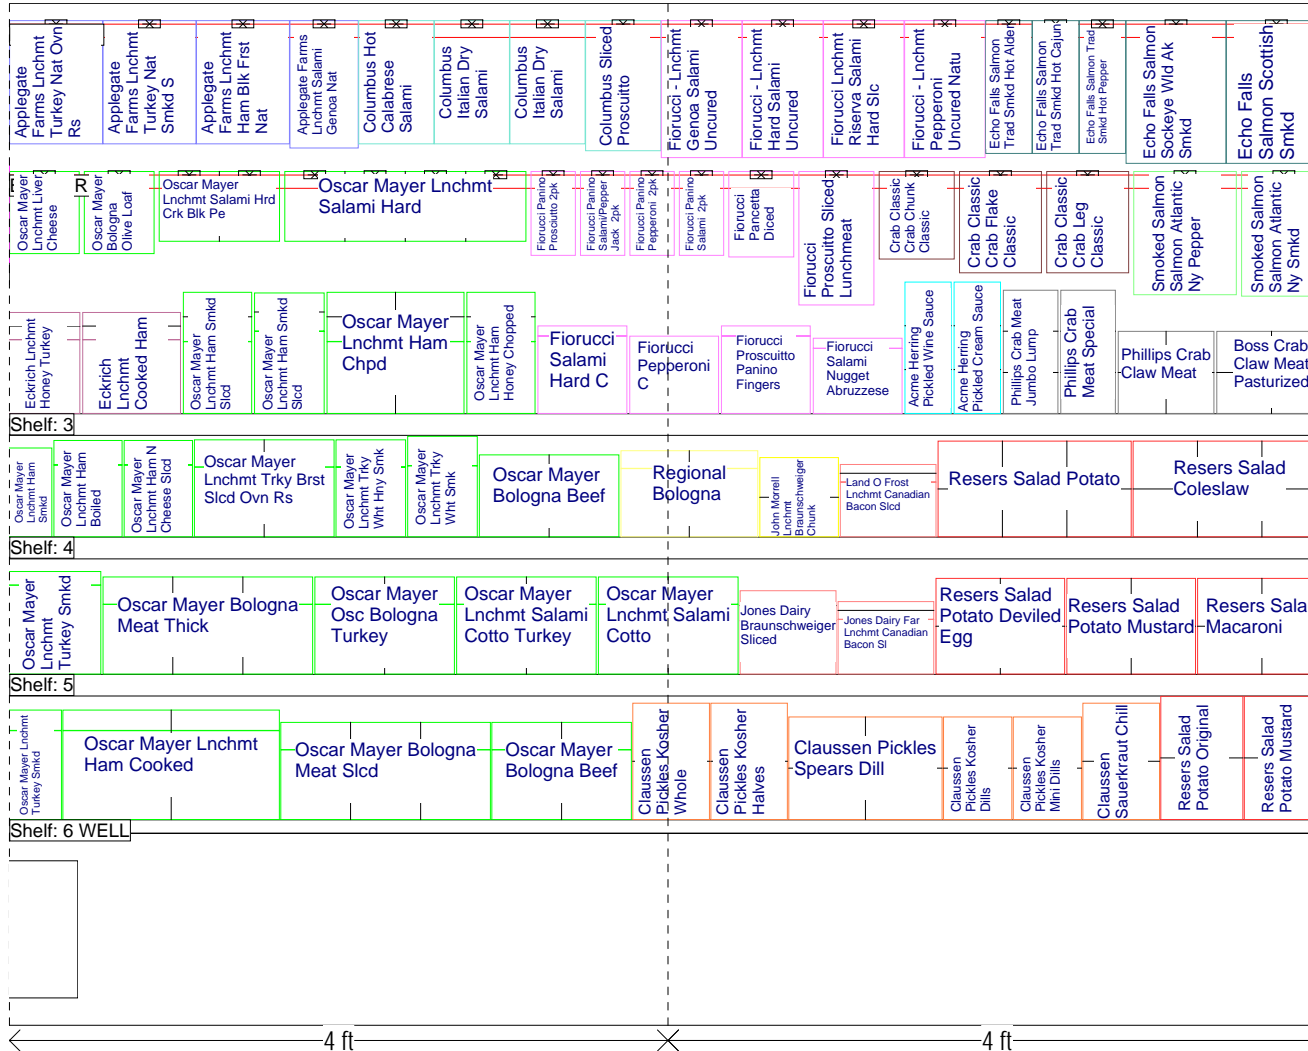

SEGMENT 3 COLD CUTS - (PEG & SHELVED) - 20 FT SECTION

HQ DeCA PLANOGRAM - CHILL MEAT 60 FT

CLASS 2, 3, 4 AND 5 STORES - NORTHEAST CENTRAL SOUTHERN AND MIDWEST MARKETING AREAS

Left-right

Page: 6 of 10

8 August 2016

HQ DeCA/MBU PLANOGRAM APPROVED BY CATEGORY MGR CHARLIE DOWLEN

THIS IS A FACING SPECIFIC PLANOGRAM. FACINGS MAY BE ADJUSTED TO ACCOMMODATE NEW AND REGIONAL ITEMS BASED ON 1.5 CASE PACKOUT. ANY ITEM ABOVE STORE CLASS MUST BE PLACED IN SPACE ALLOCATED TO SAME BRAND.