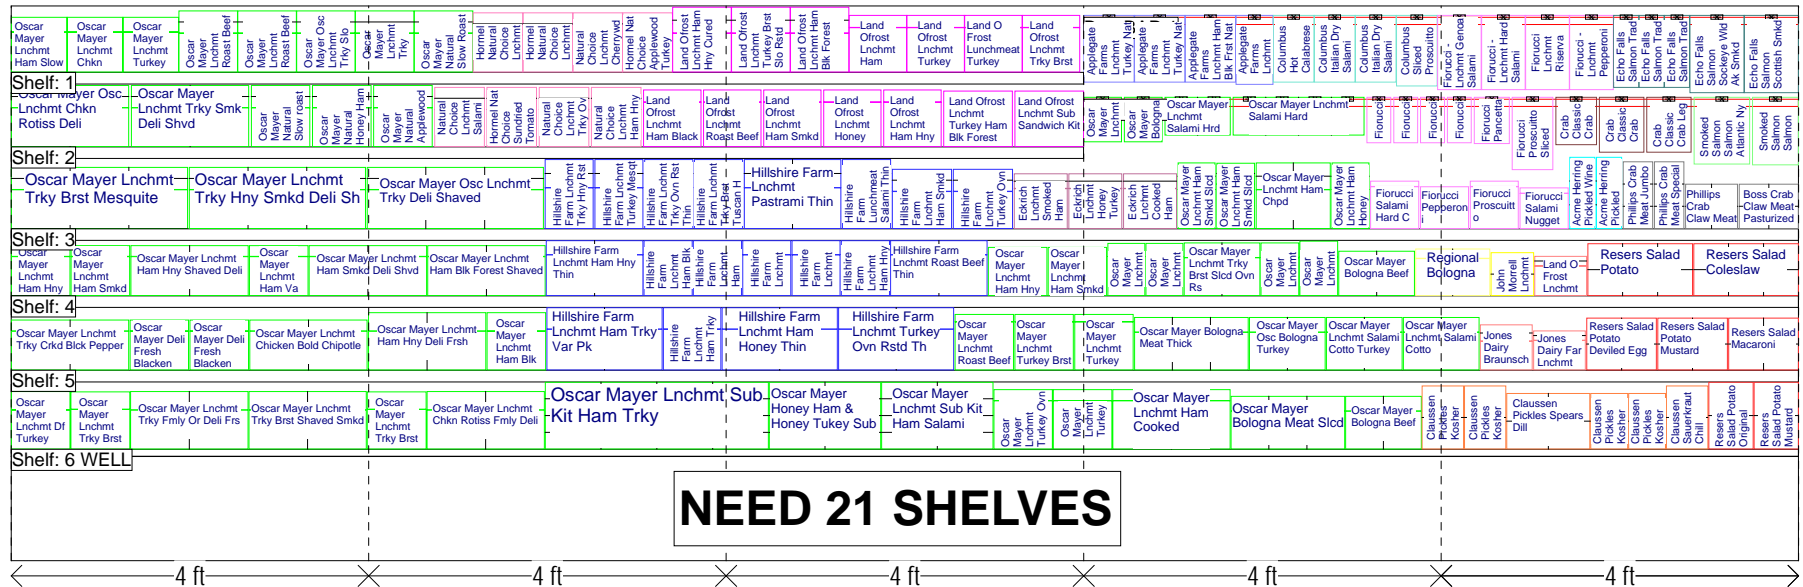

SEGMENT 3 COLD CUTS - (PEG & SHELVED) - 20 FT SECTION

HQ DeCA PLANOGRAM - CHILL MEAT 60 FT

CLASS 2, 3, 4 AND 5 STORES - NORTHEAST CENTRAL SOUTHERN AND MIDWEST MARKETING AREAS

Left-right

Page: 4 of 10

8 August 2016

HQ DeCA/MBU PLANOGRAM APPROVED BY CATEGORY MGR CHARLIE DOWLEN

THIS IS A FACING SPECIFIC PLANOGRAM. FACINGS MAY BE ADJUSTED TO ACCOMMODATE NEW AND REGIONAL ITEMS BASED ON 1.5 CASE PACKOUT. ANY ITEM ABOVE STORE CLASS MUST BE PLACED IN SPACE ALLOCATED TO SAME BRAND.