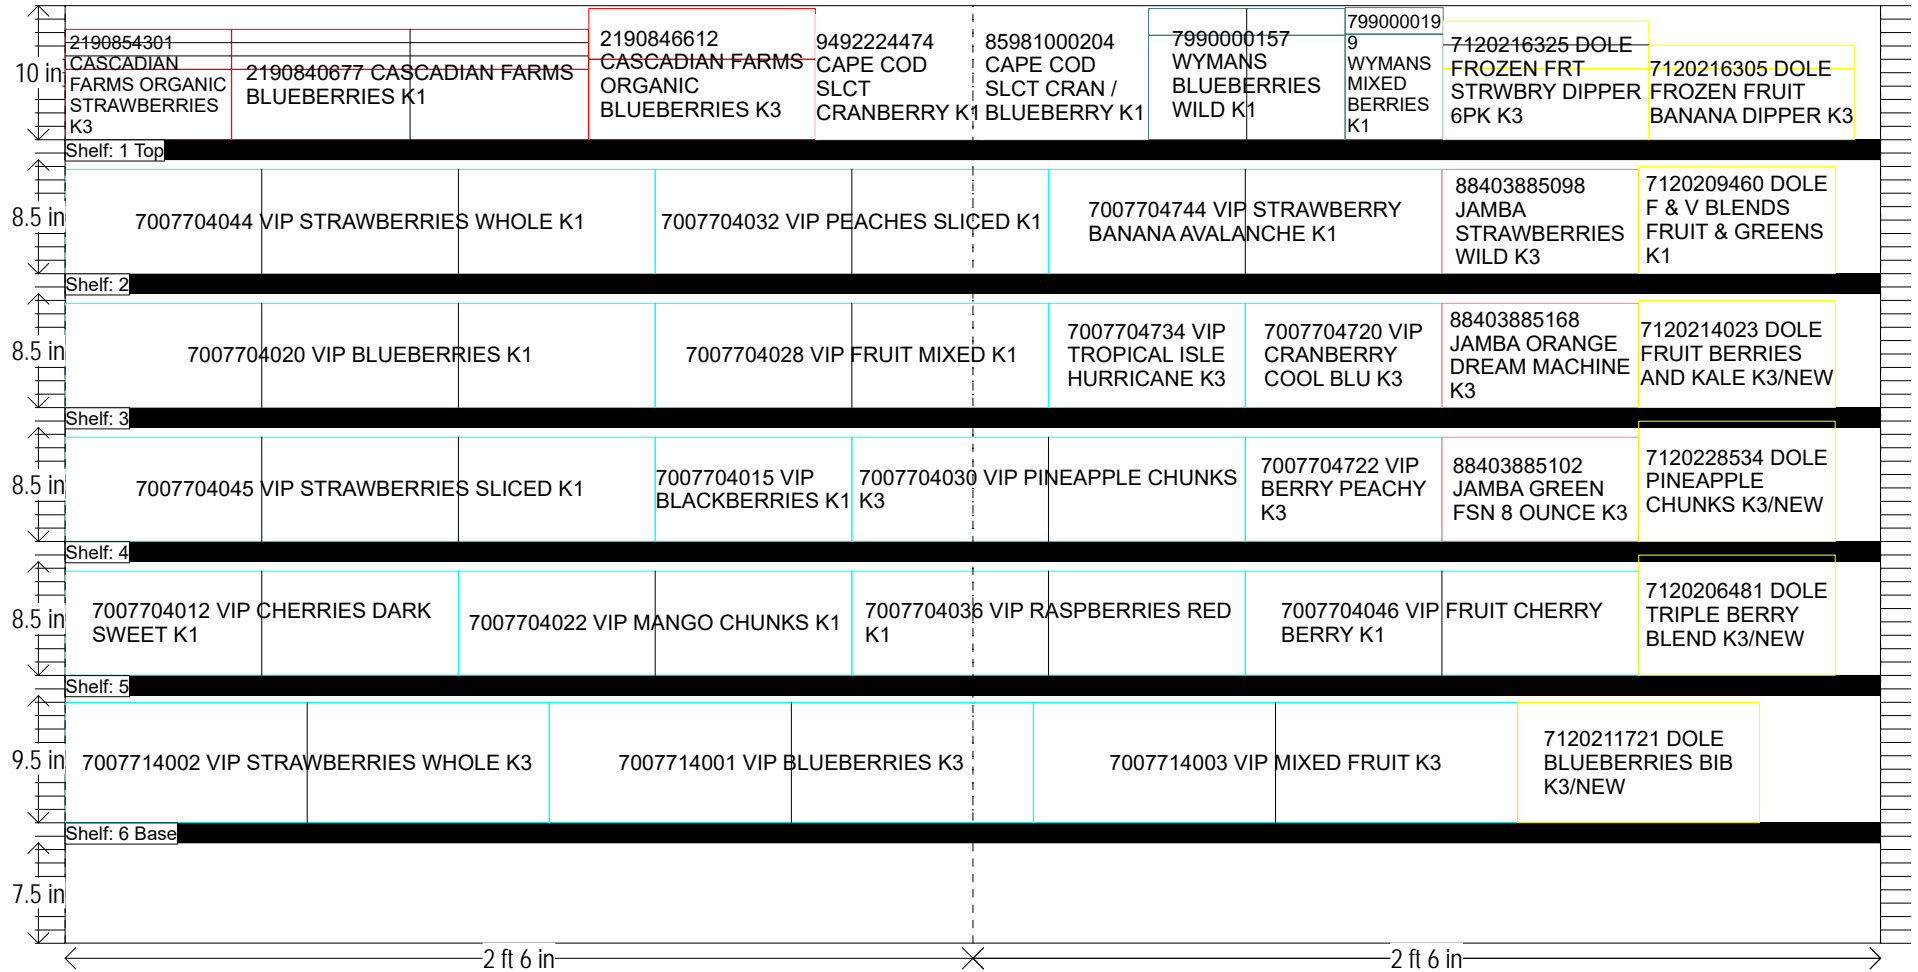

712028534 DOLE
PINEAPPLE
CHUNKS K3/NEW

7120206481 DOLE
TRIPLE BERRY
BLEND K3/NEW

7120211721 DOLE
BLUEBERRIES BIB
K3/NEW

N/A

HQ DeCA PLANOGRAM APPROVED BY JAMES TAYLOR

3 APRIL 2017

FACINGS MAY BE ADJUSTED TO ACCOMMODATE LOCAL AND REGIONAL ITEMS (END OF FLOW). FACINGS MAY BE ADJUSTED TO MEET CUSTOMER DEMAND - CAO MUST BE INVOLVED IN THE PROCESS ALONG WITH STORE MANAGEMENT APPROVAL. ITEM POSITIONS MUST NOT BE CHANGED AT ANY TIME.

Frozen Fruit.psa

FROZEN FRUIT

CLASS 3 STORES

HQ DeCA PLANOGRAM

N/A

HQ DeCA PLANOGRAM APPROVED BY JAMES TAYLOR

3 APRIL 2017

FACINGS MAY BE ADJUSTED TO ACCOMMODATE LOCAL AND REGIONAL ITEMS (END OF FLOW). FACINGS MAY BE ADJUSTED TO MEET CUSTOMER DEMAND - CAO MUST BE INVOLVED IN THE PROCESS ALONG WITH STORE MANAGEMENT APPROVAL. ITEM POSITIONS MUST NOT BE CHANGED AT ANY TIME.

Frozen Fruit.psa

FROZEN FRUIT

SHELF:1 Top		WIDTH:60 in	MERCH HEIGHT:11.00 in			DEPTH:22 in			SPACE AVAIL:0.87 in					
Locatio...	UPC	NAME	SIZE	UOM	NOF	RSL	CS/PK	PACKOUT	Cases	H	W	D	Orientation	Add Date
1	2190854301	CASCADIAN FARMS ORGANIC STRAWBERRIES	10.00OZ		1	K3	12	33	2.75	5.25 in	5.50 in	1.00 in	Front	
2	2190840677	CASCADIAN FARMS BLUEBERRIES	8.00OZ		2	K1	12	66	5.50	5.25 in	5.90 in	1.00 in	Front	
3	2190846612	CASCADIAN FARMS ORGANIC BLUEBERRIES	28.00OZ		1	K3	6	8	1.33	6.00 in	7.50 in	3.80 in	Front	
4	9492224474	CAPE COD SLCT CRANBERRY	16.00OZ		1	K1	8	15	1.88	7.75 in	5.50 in	1.60 in	Front	
5	85981000204	CAPE COD SLCT CRAN / BLUEBERRY	16.00OZ		1	K1	8	15	1.88	7.75 in	5.50 in	1.60 in	Front	
6	7990000157	WYMANS BLUEBERRIES WILD	15.00OZ		2	K1	8	24	3.00	7.80 in	3.25 in	2.00 in	Front	
7	7990000199	WYMANS MIXED BERRIES	15.00OZ		1	K1	8	12	1.50	7.88 in	3.25 in	2.00 in	Front	
8	7120216325	DOLE FROZEN FRT STRWBRY DIPPER 6PK	6.00PK		1	K3	8	20	2.50	5.30 in	6.79 in	1.78 in	Front	
9	7120216305	DOLE FROZEN FRUIT BANANA DIPPER	6.00PK		1	K3	8	16	2.00	5.30 in	6.79 in	1.78 in	Front	