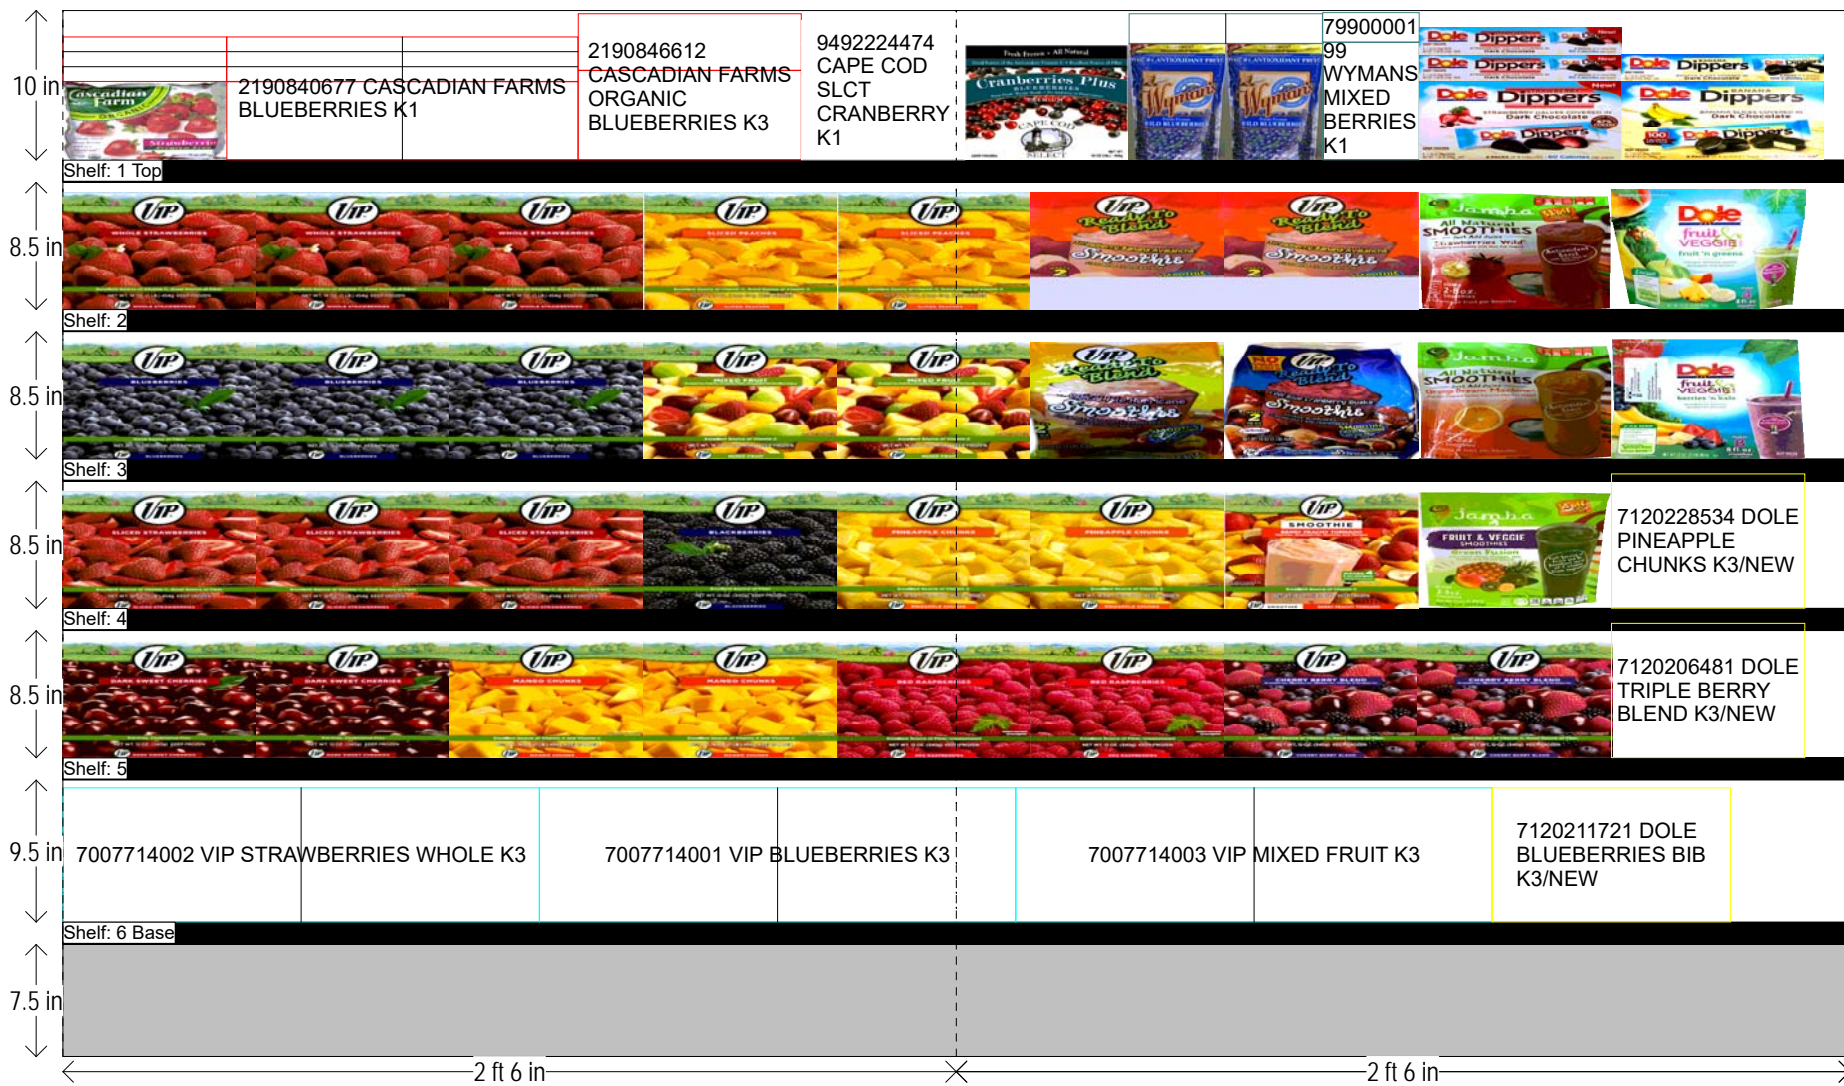

FROZEN FRUIT

CLASS 3 STORES

HQ DeCA PLANOGRAM

2190840677 CASCADIAN FARMS
BLUEBERRIES K1

2190846612 CASCADIAN FARMS
ORGANIC
BLUEBERRIES K3

9492224474 CAPE COD
SLCT
CRANBERRY
K1

79900001
99
WYMANS
MIXED
BERRIES
K1

712028534 DOLE
PINEAPPLE
CHUNKS K3/NEW

7120206481 DOLE
TRIPLE BERRY
BLEND K3/NEW

7120211721 DOLE
BLUEBERRIES BIB
K3/NEW

N/A

HQ DeCA PLANOGRAM APPROVED BY JAMES TAYLOR

3 APRIL 2017

FACINGS MAY BE ADJUSTED TO ACCOMMODATE LOCAL AND REGIONAL ITEMS (END OF FLOW). FACINGS MAY BE ADJUSTED TO MEET CUSTOMER DEMAND - CAO MUST BE INVOLVED IN THE PROCESS ALONG WITH STORE MANAGEMENT APPROVAL. ITEM POSITIONS MUST NOT BE CHANGED AT ANY TIME.

Frozen Fruit.psa

FROZEN FRUIT

CLASS 3 STORES

HQ DeCA PLANOGRAM

N/A

HQ DeCA PLANOGRAM APPROVED BY JAMES TAYLOR

3 APRIL 2017

FACINGS MAY BE ADJUSTED TO ACCOMMODATE LOCAL AND REGIONAL ITEMS (END OF FLOW). FACINGS MAY BE ADJUSTED TO MEET CUSTOMER DEMAND - CAO MUST BE INVOLVED IN THE PROCESS ALONG WITH STORE MANAGEMENT APPROVAL. ITEM POSITIONS MUST NOT BE CHANGED AT ANY TIME.