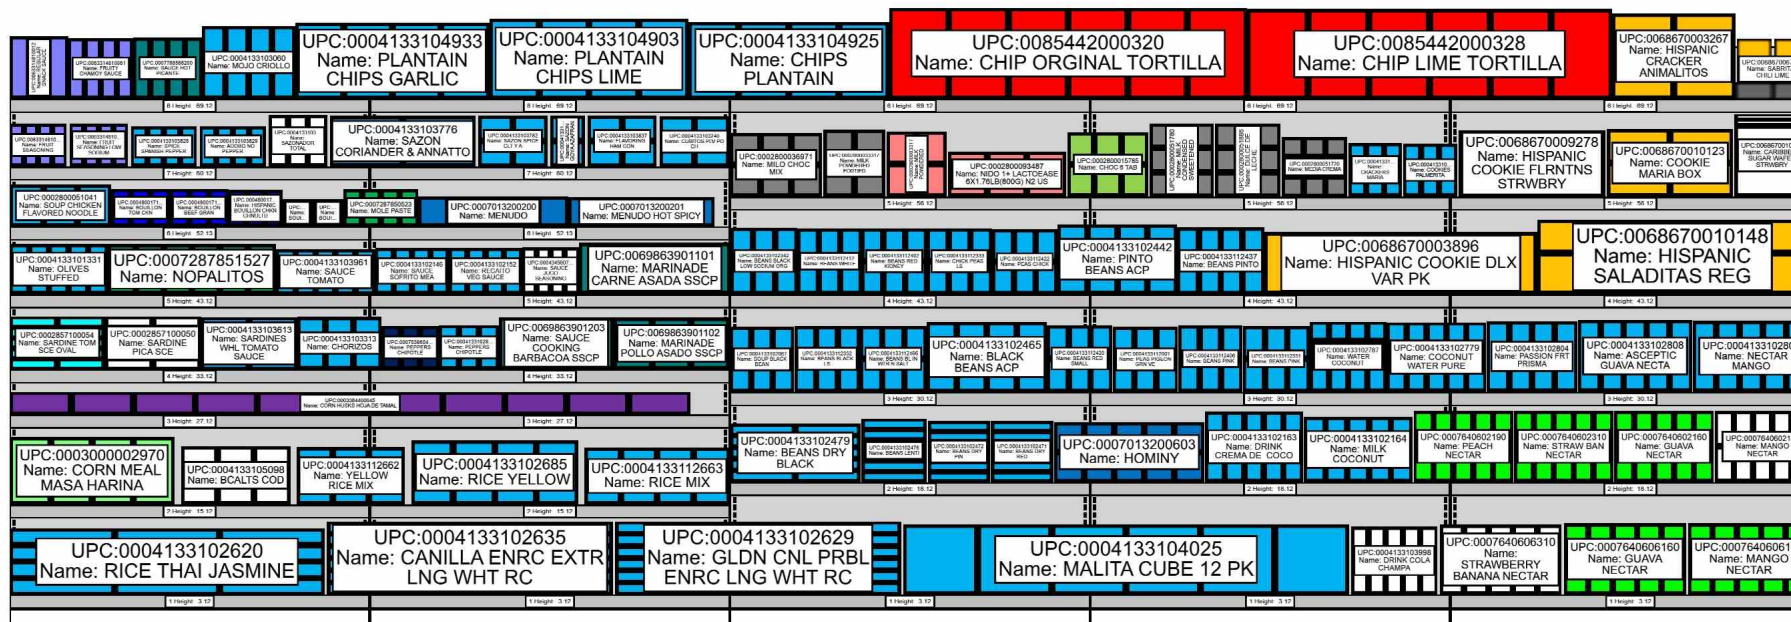

LEFT-RIGHT

HQ DECA PLANOGRAM APPROVED BY CATEGORY MANAGER, HENDERSON, IVEENA AND MERCHANDISING SPECIALIST, McWILLIAMS, LISA, POG ISSUES/CONCERNS POC: DECAHQMPSJ@DECA.MIL

11/9/2023

CAO MUST BE INVOLVED IN THE PROCESS ALONG WITH STORE MANAGEMENT APPROVAL. ITEM POSITIONS MUST NOT BE CHANGED AT ANY TIME.

LEFT-RIGHT

HQ DECA PLANOGAM APPROVED BY CATEGORY MANAGER, HENDERSON, IVEENA AND MERCHANDISING SPECIALIST, McWILLIAMS, LISA, POG ISSUES/CONCERNS POC:DECAHQMPSJ@DECA.MIL

11/9/2023

CAO MUST BE INVOLVED IN THE PROCESS ALONG WITH STORE MANAGEMENT. ITEM POSITIONS MUST NOT BE CHANGED AT ANY TIME.