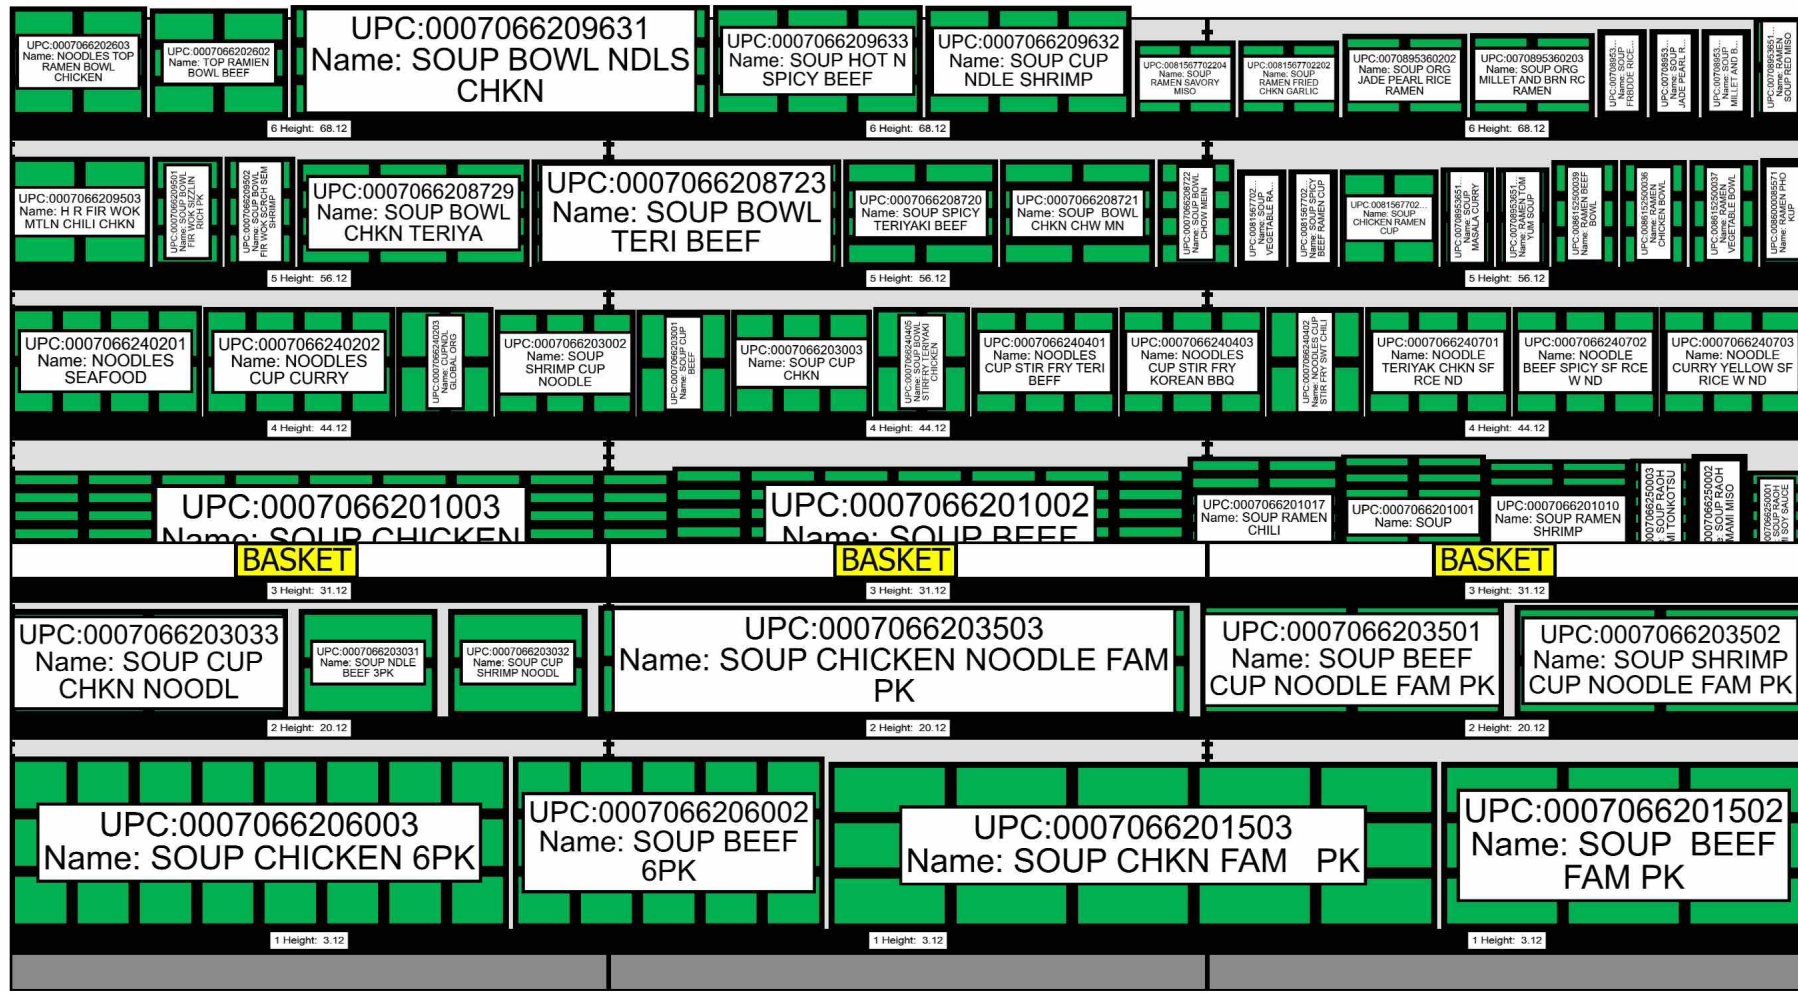

LEFT-RIGHT

HQ DECA PLANOGRAM APPROVED BY CATEGORY MANAGER, HENDERSON, IVEENA AND MERCHANDISING SPECIALIST, McWILLIAMS, LISA, POG ISSUES/CONCERNS POC:DECAHQMPSJ@DECA.MIL

10/18/2023

CAO MUST BE INVOLVED IN THE PROCESS ALONG WITH STORE MANAGEMENT APPROVAL. ITEM POSITIONS MUST NOT BE CHANGED AT ANY TIME.

LEFT-RIGHT

HQ DECA PLANOGRAM APPROVED BY CATEGORY MANAGER, HENDERSON, IVEENA AND MERCHANDISING SPECIALIST, McWILLIAMS, LISA, POG ISSUES/CONCERNS POC:DECAHQMPSJ@DECA.MIL

10/18/2023

CAO MUST BE INVOLVED IN THE PROCESS ALONG WITH STORE MANAGEMENT. ITEM POSITIONS MUST NOT BE CHANGED AT ANY TIME.