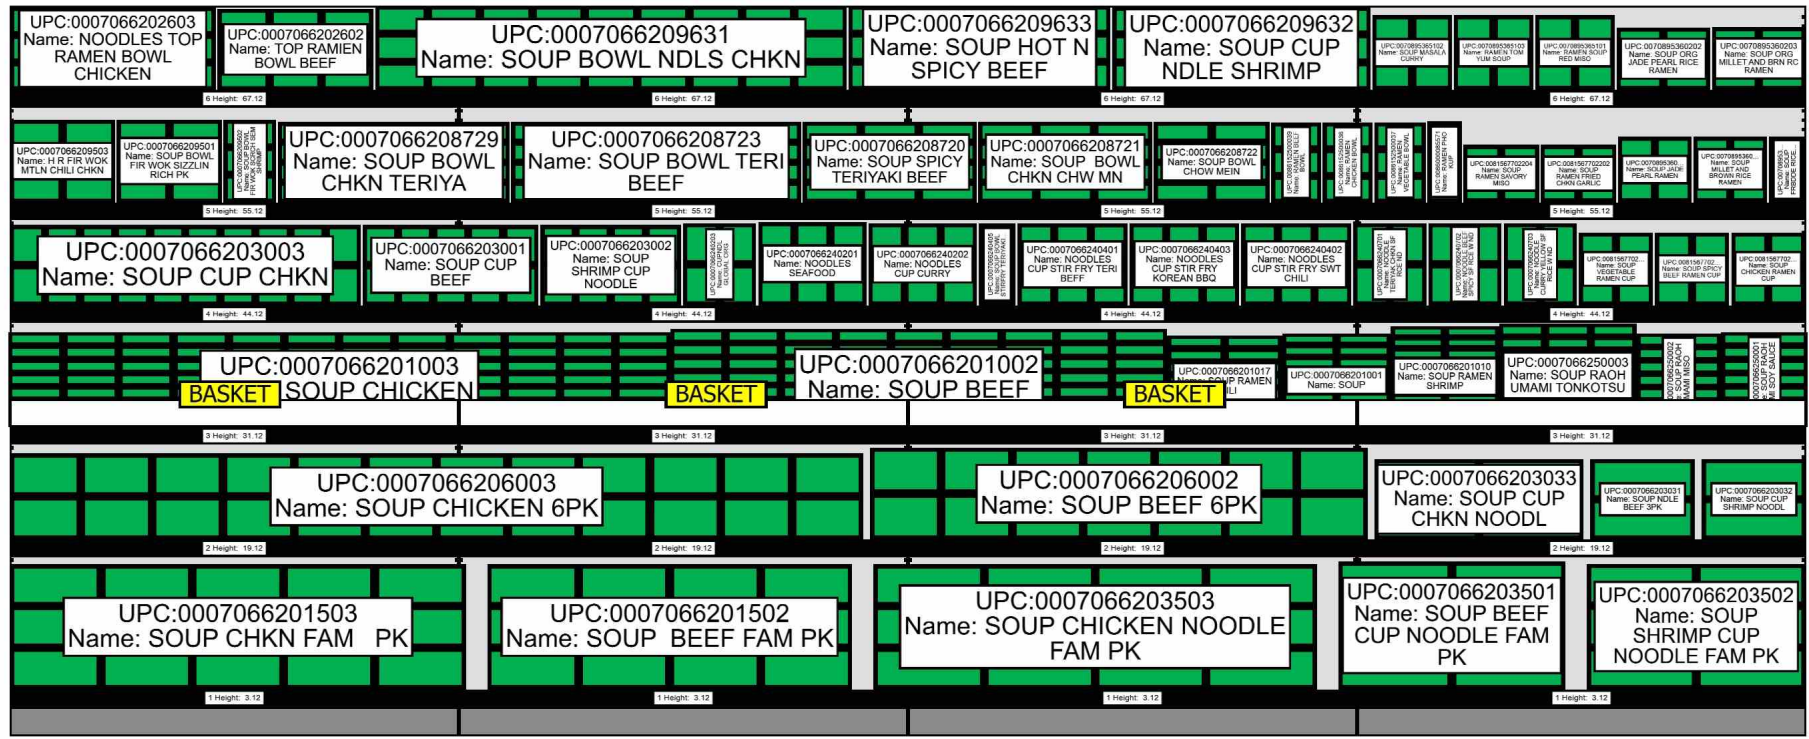

LEFT-RIGHT

HQ DECA PLANOGAM APPROVED BY CATEGORY MANAGER, HENDERSON, IVEENA AND MERCHANDISING SPECIALIST, McWILLIAMS, LISA, POG ISSUES/CONCERNS POC:DECAHQMPSJ@DECA.MIL

10/18/2023

CAO MUST BE INVOLVED IN THE PROCESS ALONG WITH STORE MANAGEMENT APPROVAL. ITEM POSITIONS MUST NOT BE CHANGED AT ANY TIME.

LEFT-RIGHT

HQ DECA PLANOGRAM APPROVED BY CATEGORY MANAGER, HENDERSON, IVEENA AND MERCHANDISING SPECIALIST, McWILLIAMS, LISA,POG ISSUES/CONCERNS POC:DECAHQMPSJ@DECA.MIL

10/18/2023

CAO MUST BE INVOLVED IN THE PROCESS ALONG WITH STORE MANAGEMENT. ITEM POSITIONS MUST NOT BE CHANGED AT ANY TIME.