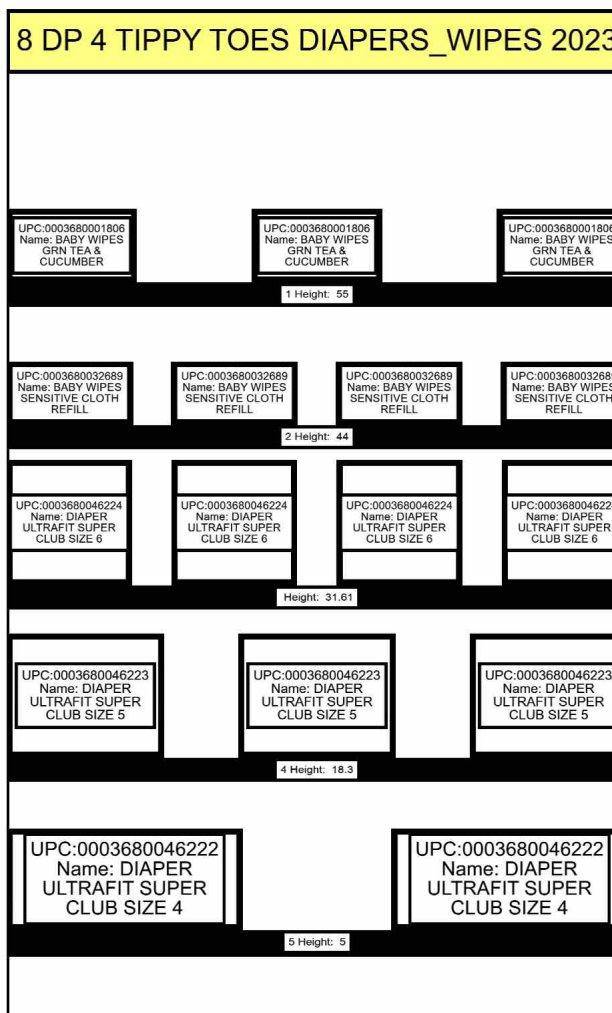

LEFT-RIGHT

HQ DECA PLANOGRAM APPROVED BY CATEGORY MANAGER, AND MERCHANDISING SPECIALIST, ,POG ISSUES/CONCERNS POC:

12/6/2022

CAO MUST BE INVOLVED IN THE PROCESS ALONG WITH STORE MANAGEMENT APPROVAL. ITEM POSITIONS MUST NOT BE CHANGED AT ANY TIME.

LEFT-RIGHT

HQ DECA PLANOGRAM APPROVED BY CATEGORY MANAGER, AND MERCHANDISING SPECIALIST, ,POG ISSUES/CONCERNS POC:

12/6/2022

CAO MUST BE INVOLVED IN THE PROCESS ALONG WITH STORE MANAGEMENT. ITEM POSITIONS MUST NOT BE CHANGED AT ANY TIME.