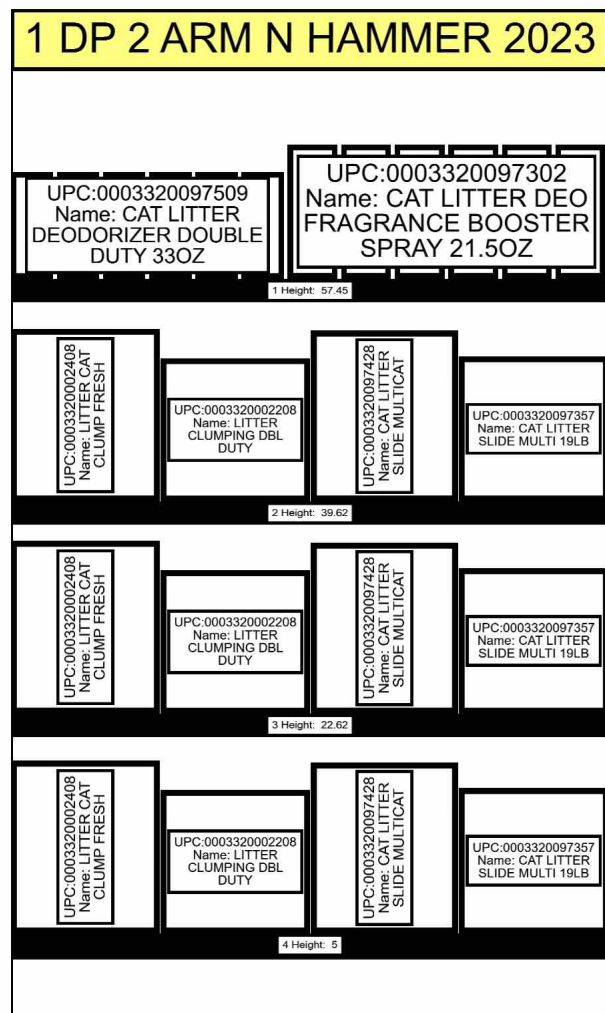

LEFT-RIGHT

HQ DECA PLANOGRAM APPROVED BY CATEGORY MANAGER, CLARY, DARRELL AND MERCHANDISING SPECIALIST, BROWN, CHERYL, POG ISSUES/CONCERNS POC:DECAHQMP SH@DECA.MIL

12/6/2022

CAO MUST BE INVOLVED IN THE PROCESS ALONG WITH STORE MANAGEMENT APPROVAL. ITEM POSITIONS MUST NOT BE CHANGED AT ANY TIME.

LEFT-RIGHT

HQ DECA PLANOGRAM APPROVED BY CATEGORY MANAGER, CLARY, DARRELL AND MERCHANDISING SPECIALIST, BROWN, CHERYL, POG ISSUES/CONCERNS POC: DECAHQMP SH@DECA.MIL

12/6/2022

CAO MUST BE INVOLVED IN THE PROCESS ALONG WITH STORE MANAGEMENT. ITEM POSITIONS MUST NOT BE CHANGED AT ANY TIME.