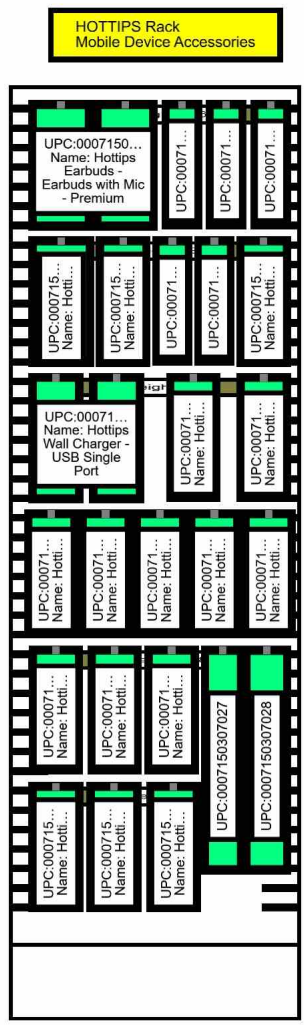

HOTTIPS Rack
Mobile Device Accessories

LEFT-RIGHT

HQ DECA PLANOGRAM APPROVED BY CATEGORY MANAGER, CLARY, DARRELL AND MERCHANDISING SPECIALIST, SYKES, PATRICIA, POG ISSUES/CONCERNS POC:DECAHQMPH@DECA.MIL

5/17/2023

CAO MUST BE INVOLVED IN THE PROCESS ALONG WITH STORE MANAGEMENT APPROVAL. ITEM POSITIONS MUST NOT BE CHANGED AT ANY TIME.

LEFT-RIGHT

HQ DECA PLANOGRAM APPROVED BY CATEGORY MANAGER, CLARY, DARRELL AND MERCHANDISING SPECIALIST, SYKES, PATRICIA,POG ISSUES/CONCERNS POC:DECAHQMP SH@DECA.MIL