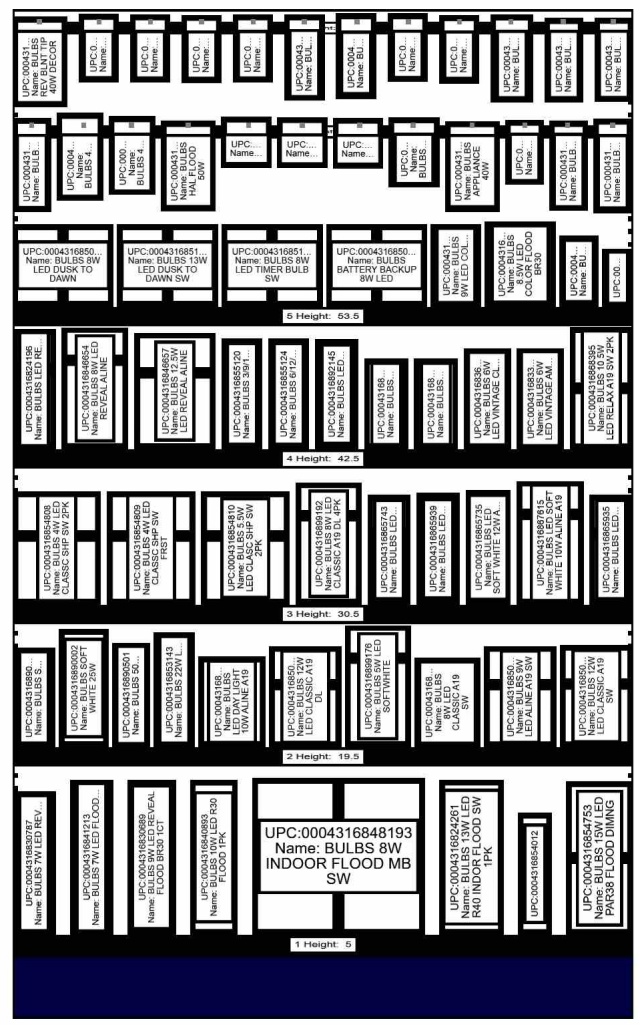

LEFT-RIGHT

HQ DECA PLANOGRAM APPROVED BY CATEGORY MANAGER, CLARY, DARRELL AND MERCHANDISING SPECIALIST, CALLEN, AUDREY, POG ISSUES/CONCERNS POC: DECAHQMP SH@DECA.MIL

3/31/2023

CAO MUST BE INVOLVED IN THE PROCESS ALONG WITH STORE MANAGEMENT APPROVAL. ITEM POSITIONS MUST NOT BE CHANGED AT ANY TIME.

LEFT-RIGHT

HQ DECA PLANOGAM APPROVED BY CATEGORY MANAGER, CLARY, DARRELL AND MERCHANDISING SPECIALIST, CALLEN, AUDREY,POG ISSUES/CONCERNS POC:DECAHQMPH@DECA.MIL

3/31/2023

CAO MUST BE INVOLVED IN THE PROCESS ALONG WITH STORE MANAGEMENT. ITEM POSITIONS MUST NOT BE CHANGED AT ANY TIME.