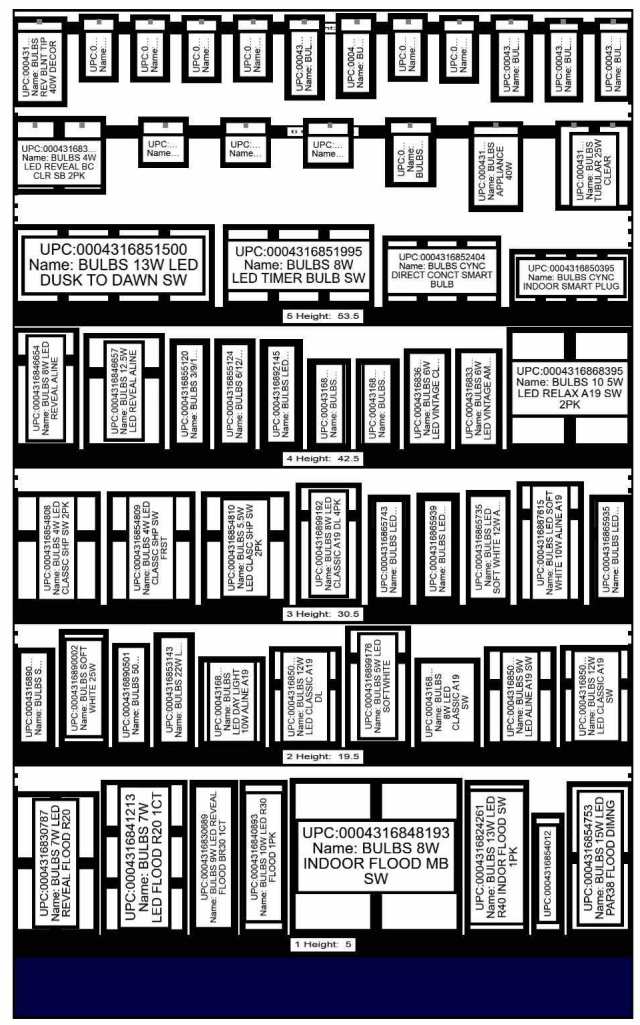

LEFT-RIGHT

HQ DECA PLANOGRAM APPROVED BY CATEGORY MANAGER, CLARY, DARRELL AND MERCHANDISING SPECIALIST, CALLEN, AUDREY, POG ISSUES/CONCERNS POC: DECAHQMP SH@DECA.MIL

4/10/2023

CAO MUST BE INVOLVED IN THE PROCESS ALONG WITH STORE MANAGEMENT APPROVAL. ITEM POSITIONS MUST NOT BE CHANGED AT ANY TIME.

LEFT-RIGHT

HQ DECA PLANOGRAM APPROVED BY CATEGORY MANAGER, CLARY, DARRELL AND MERCHANDISING SPECIALIST, CALLEN, AUDREY, POG ISSUES/CONCERNS POC:DECAHQMPH@DECA.MIL

4/10/2023

CAO MUST BE INVOLVED IN THE PROCESS ALONG WITH STORE MANAGEMENT. ITEM POSITIONS MUST NOT BE CHANGED AT ANY TIME.