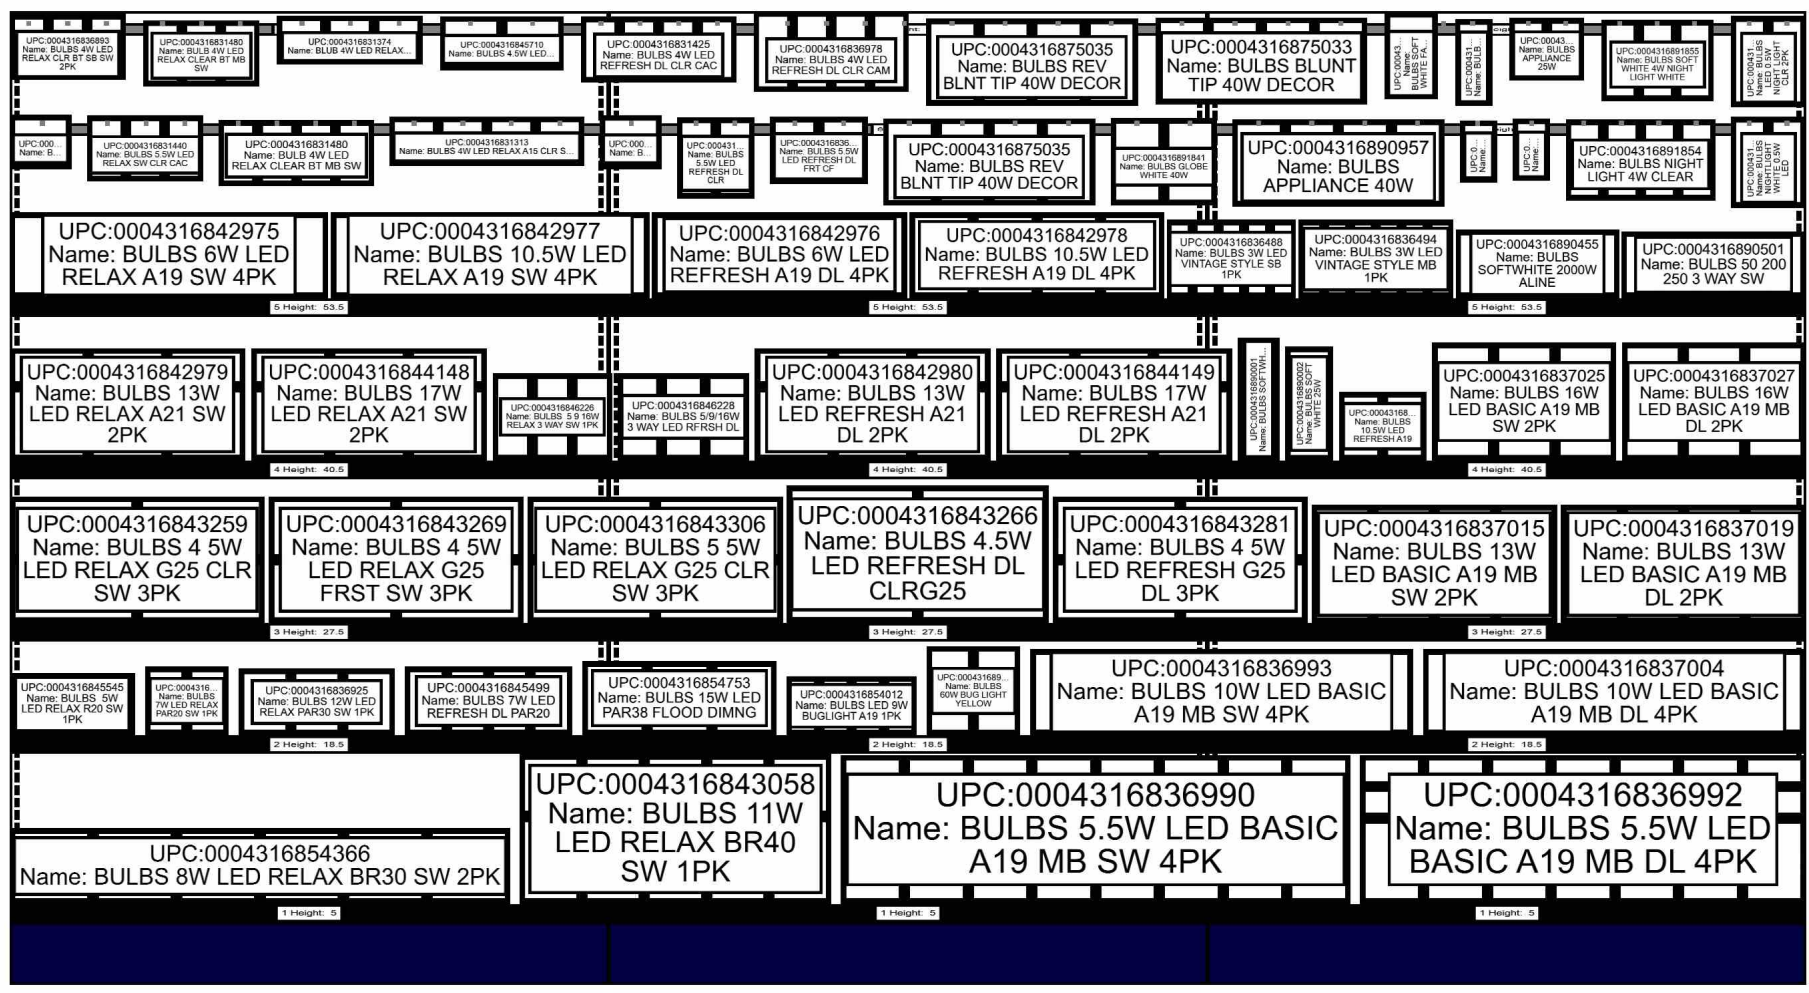

LEFT-RIGHT

HQ DECA PLANOGRAM APPROVED BY CATEGORY MANAGER, CLARY, DARRELL AND MERCHANDISING SPECIALIST, CALLEN, AUDREY, POG ISSUES/CONCERNS POC: DECAHQMP SH@DECA.MIL

3/31/2023

CAO MUST BE INVOLVED IN THE PROCESS ALONG WITH STORE MANAGEMENT APPROVAL. ITEM POSITIONS MUST NOT BE CHANGED AT ANY TIME.

LEFT-RIGHT

HQ DECA PLANOGRAM APPROVED BY CATEGORY MANAGER, CLARY, DARRELL AND MERCHANDISING SPECIALIST, CALLEN, AUDREY,POG ISSUES/CONCERNS POC:DECAHQMPH@DECA.MIL

3/31/2023

CAO MUST BE INVOLVED IN THE PROCESS ALONG WITH STORE MANAGEMENT. ITEM POSITIONS MUST NOT BE CHANGED AT ANY TIME.