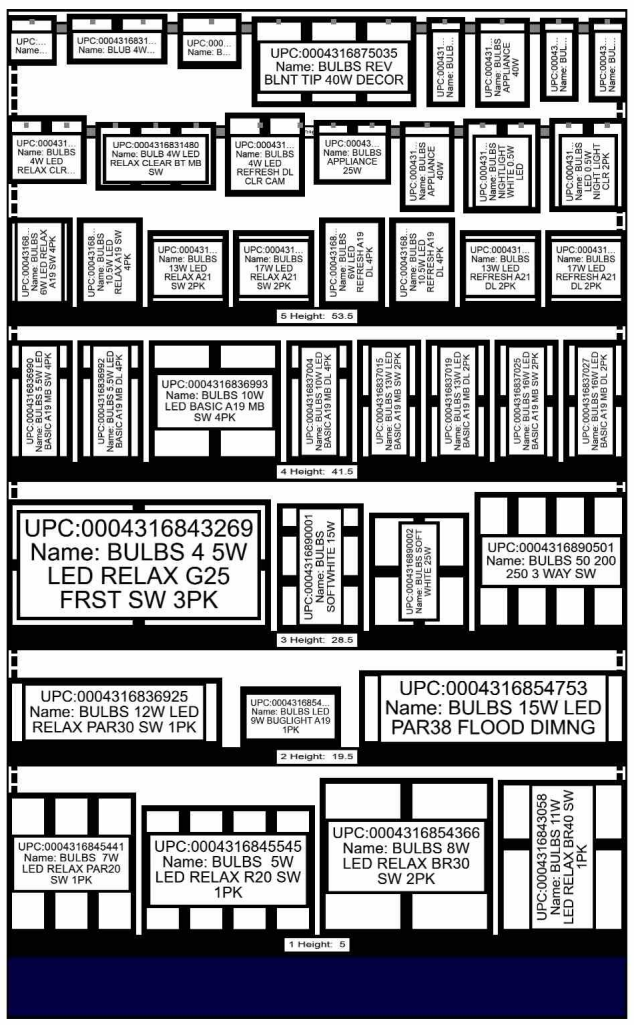

LEFT-RIGHT

HQ DECA PLANOGRAM APPROVED BY CATEGORY MANAGER, CLARY, DARRELL AND MERCHANDISING SPECIALIST, CALLEN, AUDREY, POG ISSUES/CONCERNS POC: DECAHQMP SH@DECA.MIL

3/31/2023

CAO MUST BE INVOLVED IN THE PROCESS ALONG WITH STORE MANAGEMENT APPROVAL. ITEM POSITIONS MUST NOT BE CHANGED AT ANY TIME.

LEFT-RIGHT

HQ DECA PLANOGRAM APPROVED BY CATEGORY MANAGER, CLARY, DARRELL AND MERCHANDISING SPECIALIST, CALLEN, AUDREY, POG ISSUES/CONCERNS POC:DECAHQMPH@DECA.MIL

3/31/2023

CAO MUST BE INVOLVED IN THE PROCESS ALONG WITH STORE MANAGEMENT. ITEM POSITIONS MUST NOT BE CHANGED AT ANY TIME.