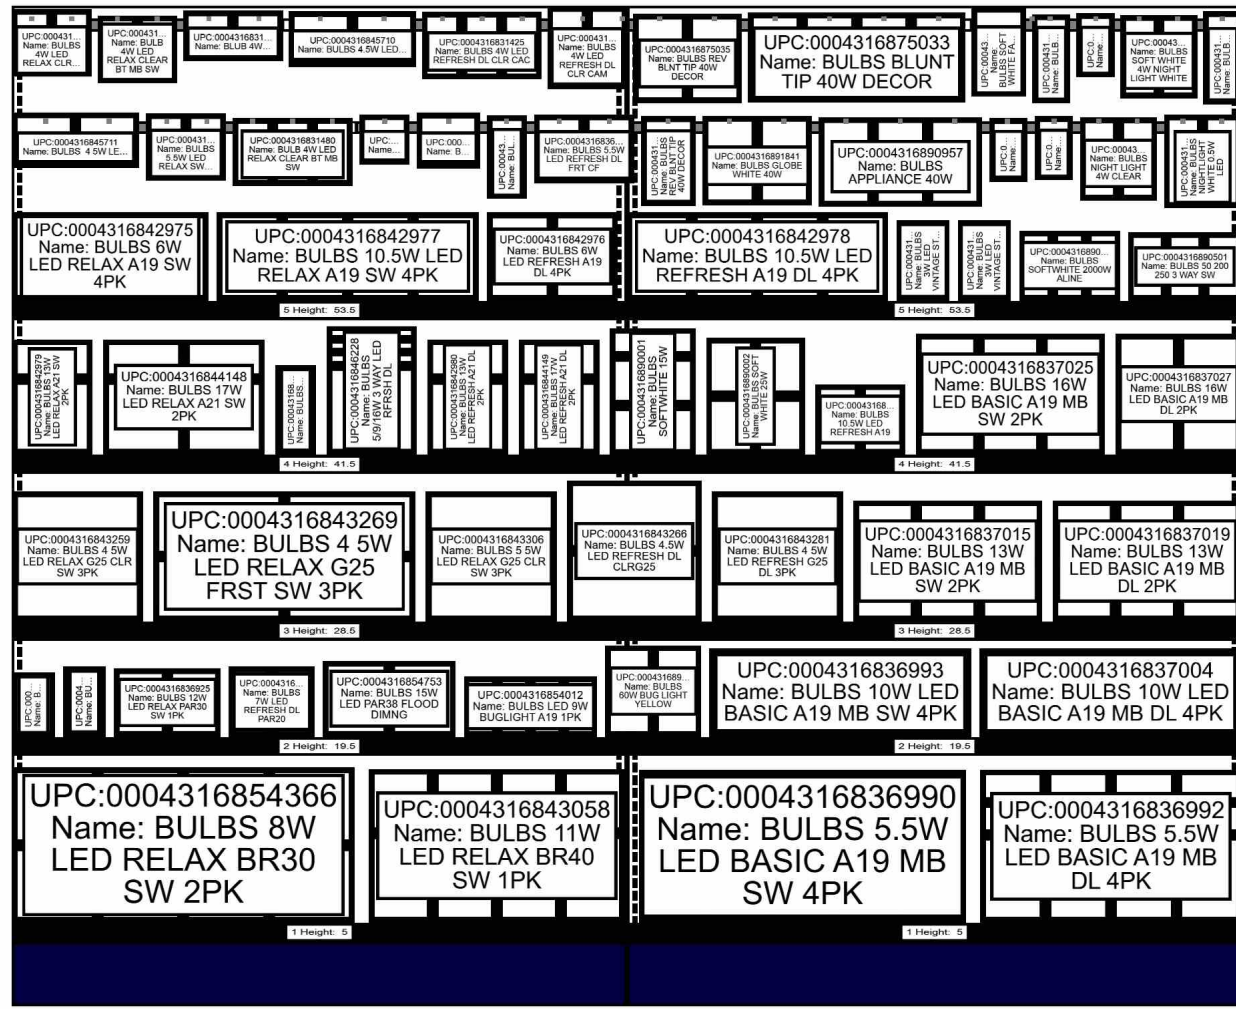

LEFT-RIGHT

HQ DECA PLANOGRAM APPROVED BY CATEGORY MANAGER, CLARY, DARRELL AND MERCHANDISING SPECIALIST, CALLEN, AUDREY, POG ISSUES/CONCERNS POC: DECAHQMP SH@DECA.MIL

3/31/2023

CAO MUST BE INVOLVED IN THE PROCESS ALONG WITH STORE MANAGEMENT APPROVAL. ITEM POSITIONS MUST NOT BE CHANGED AT ANY TIME.

HQ DECA PLANOGRAM APPROVED BY CATEGORY MANAGER, CLARY, DARRELL AND MERCHANDISING SPECIALIST, CALLEN, AUDREY, POG ISSUES/CONCERNS POC:DECAHQMP@DECA.MIL

3/31/2023

CAO MUST BE INVOLVED IN THE PROCESS ALONG WITH STORE MANAGEMENT. ITEM POSITIONS MUST NOT BE CHANGED AT ANY TIME.