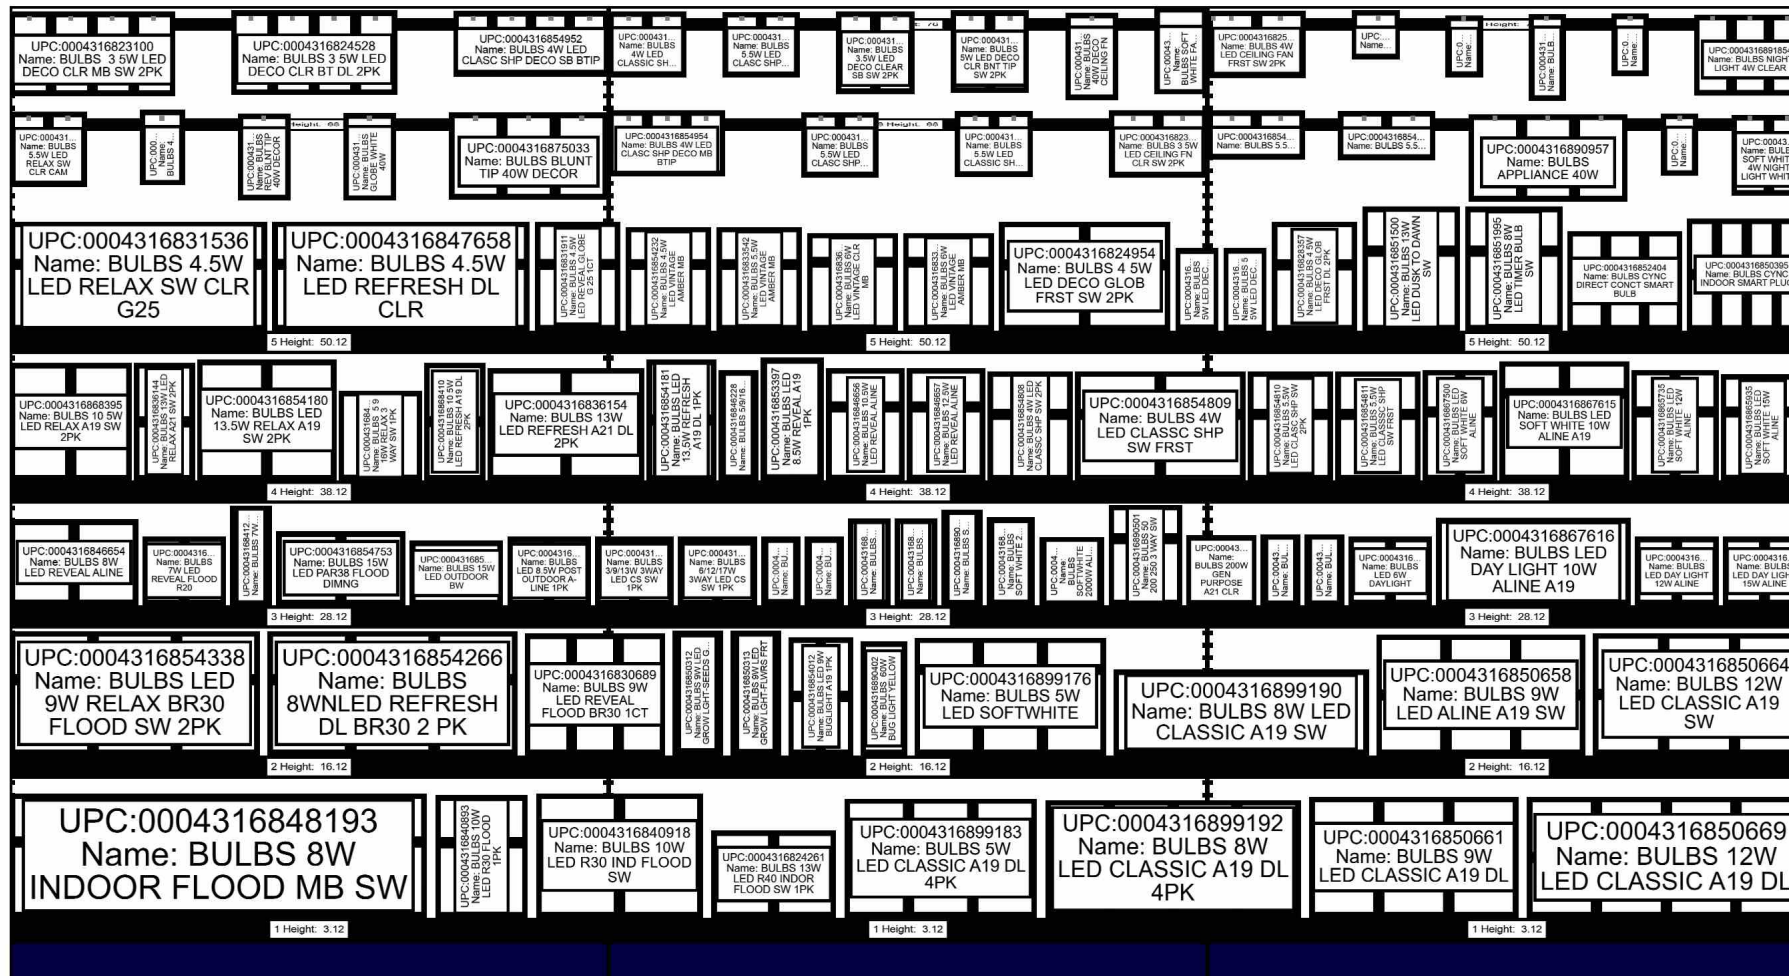

LEFT-RIGHT

HQ DECA PLANOGRAM APPROVED BY CATEGORY MANAGER, CLARY, DARRELL AND MERCHANDISING SPECIALIST, CALLEN, AUDREY, POG ISSUES/CONCERNS POC:DECAHQMPH@DECA.MIL

4/10/2023

CAO MUST BE INVOLVED IN THE PROCESS ALONG WITH STORE MANAGEMENT APPROVAL. ITEM POSITIONS MUST NOT BE CHANGED AT ANY TIME.

LEFT-RIGHT

HQ DECA PLANOGRAM APPROVED BY CATEGORY MANAGER, CLARY, DARRELL AND MERCHANDISING SPECIALIST, CALLEN, AUDREY, POG ISSUES/CONCERNS POC:DECAHQMPH@DECA.MIL

4/10/2023

CAO MUST BE INVOLVED IN THE PROCESS ALONG WITH STORE MANAGEMENT. ITEM POSITIONS MUST NOT BE CHANGED AT ANY TIME.