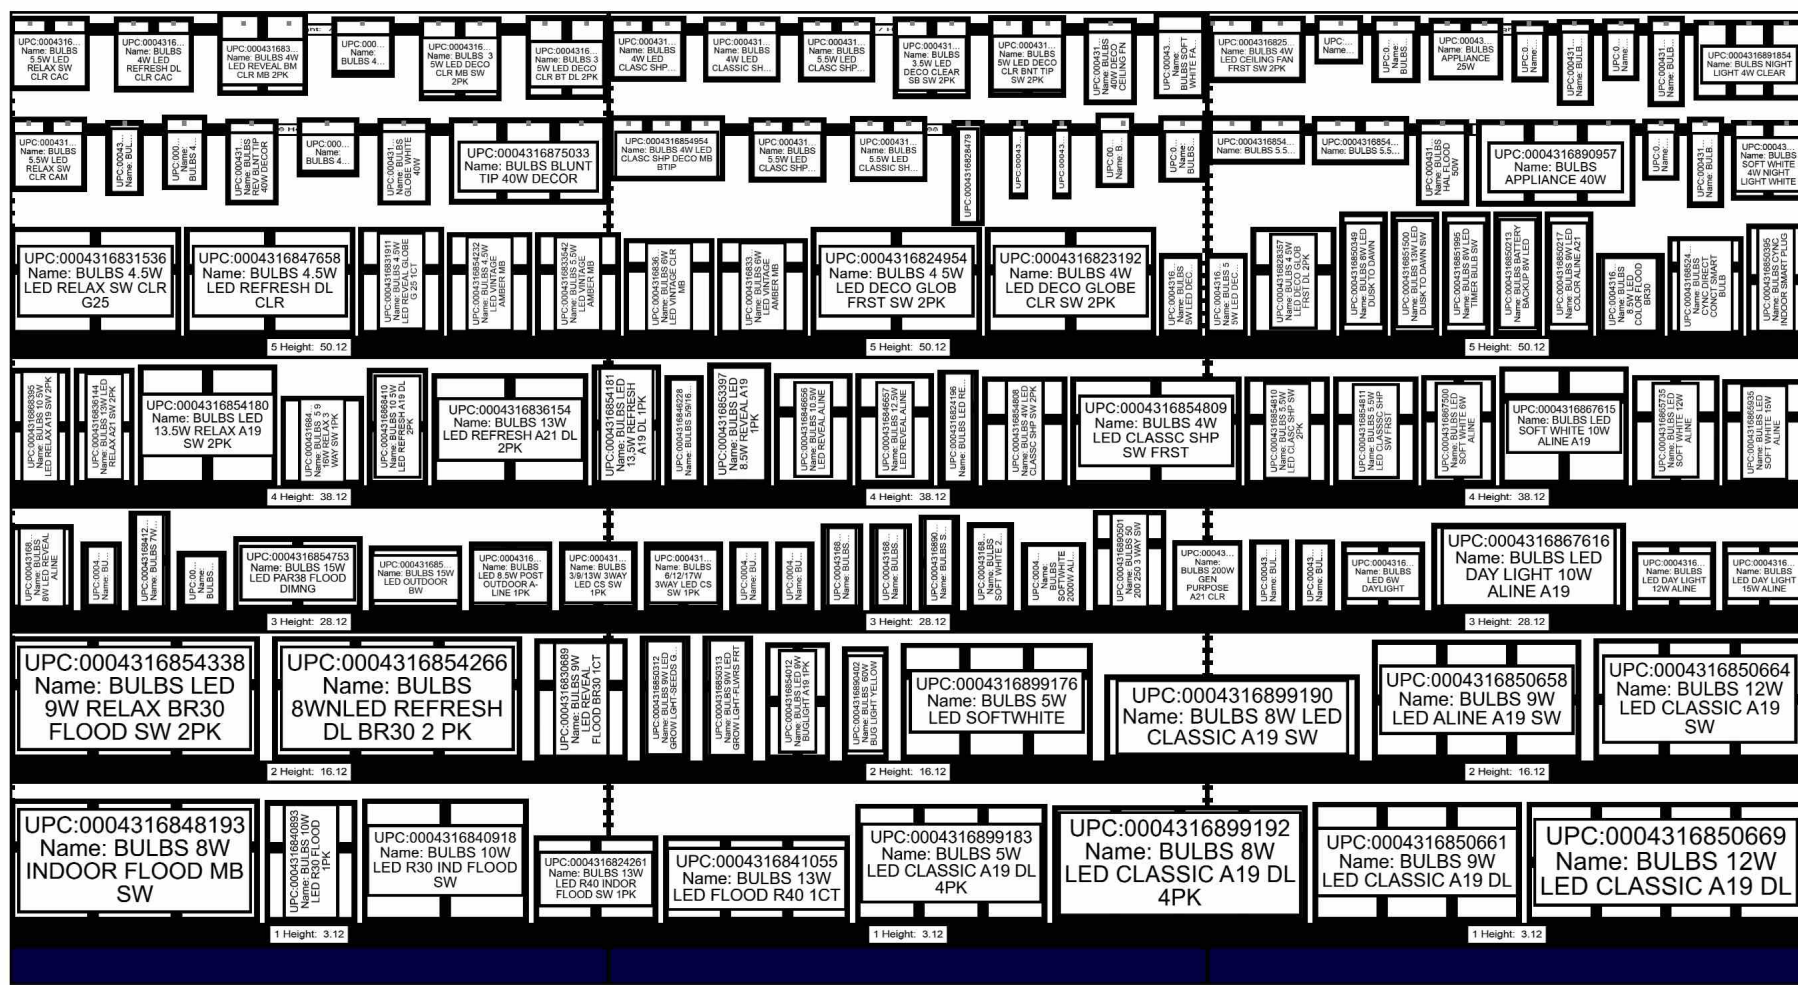

LEFT-RIGHT

HQ DECA PLANOGRAM APPROVED BY CATEGORY MANAGER, CLARY, DARRELL AND MERCHANDISING SPECIALIST, CALLEN, AUDREY, POG ISSUES/CONCERNS POC: DECAHQMP SH@DECA.MIL

3/31/2023

CAO MUST BE INVOLVED IN THE PROCESS ALONG WITH STORE MANAGEMENT APPROVAL. ITEM POSITIONS MUST NOT BE CHANGED AT ANY TIME.

LEFT-RIGHT

HQ DECA PLANOGRAM APPROVED BY CATEGORY MANAGER, CLARY, DARRELL AND MERCHANDISING SPECIALIST, CALLEN, AUDREY, POG ISSUES/CONCERNS POC:DECAHQMPH@DECA.MIL

3/31/2023

CAO MUST BE INVOLVED IN THE PROCESS ALONG WITH STORE MANAGEMENT. ITEM POSITIONS MUST NOT BE CHANGED AT ANY TIME.